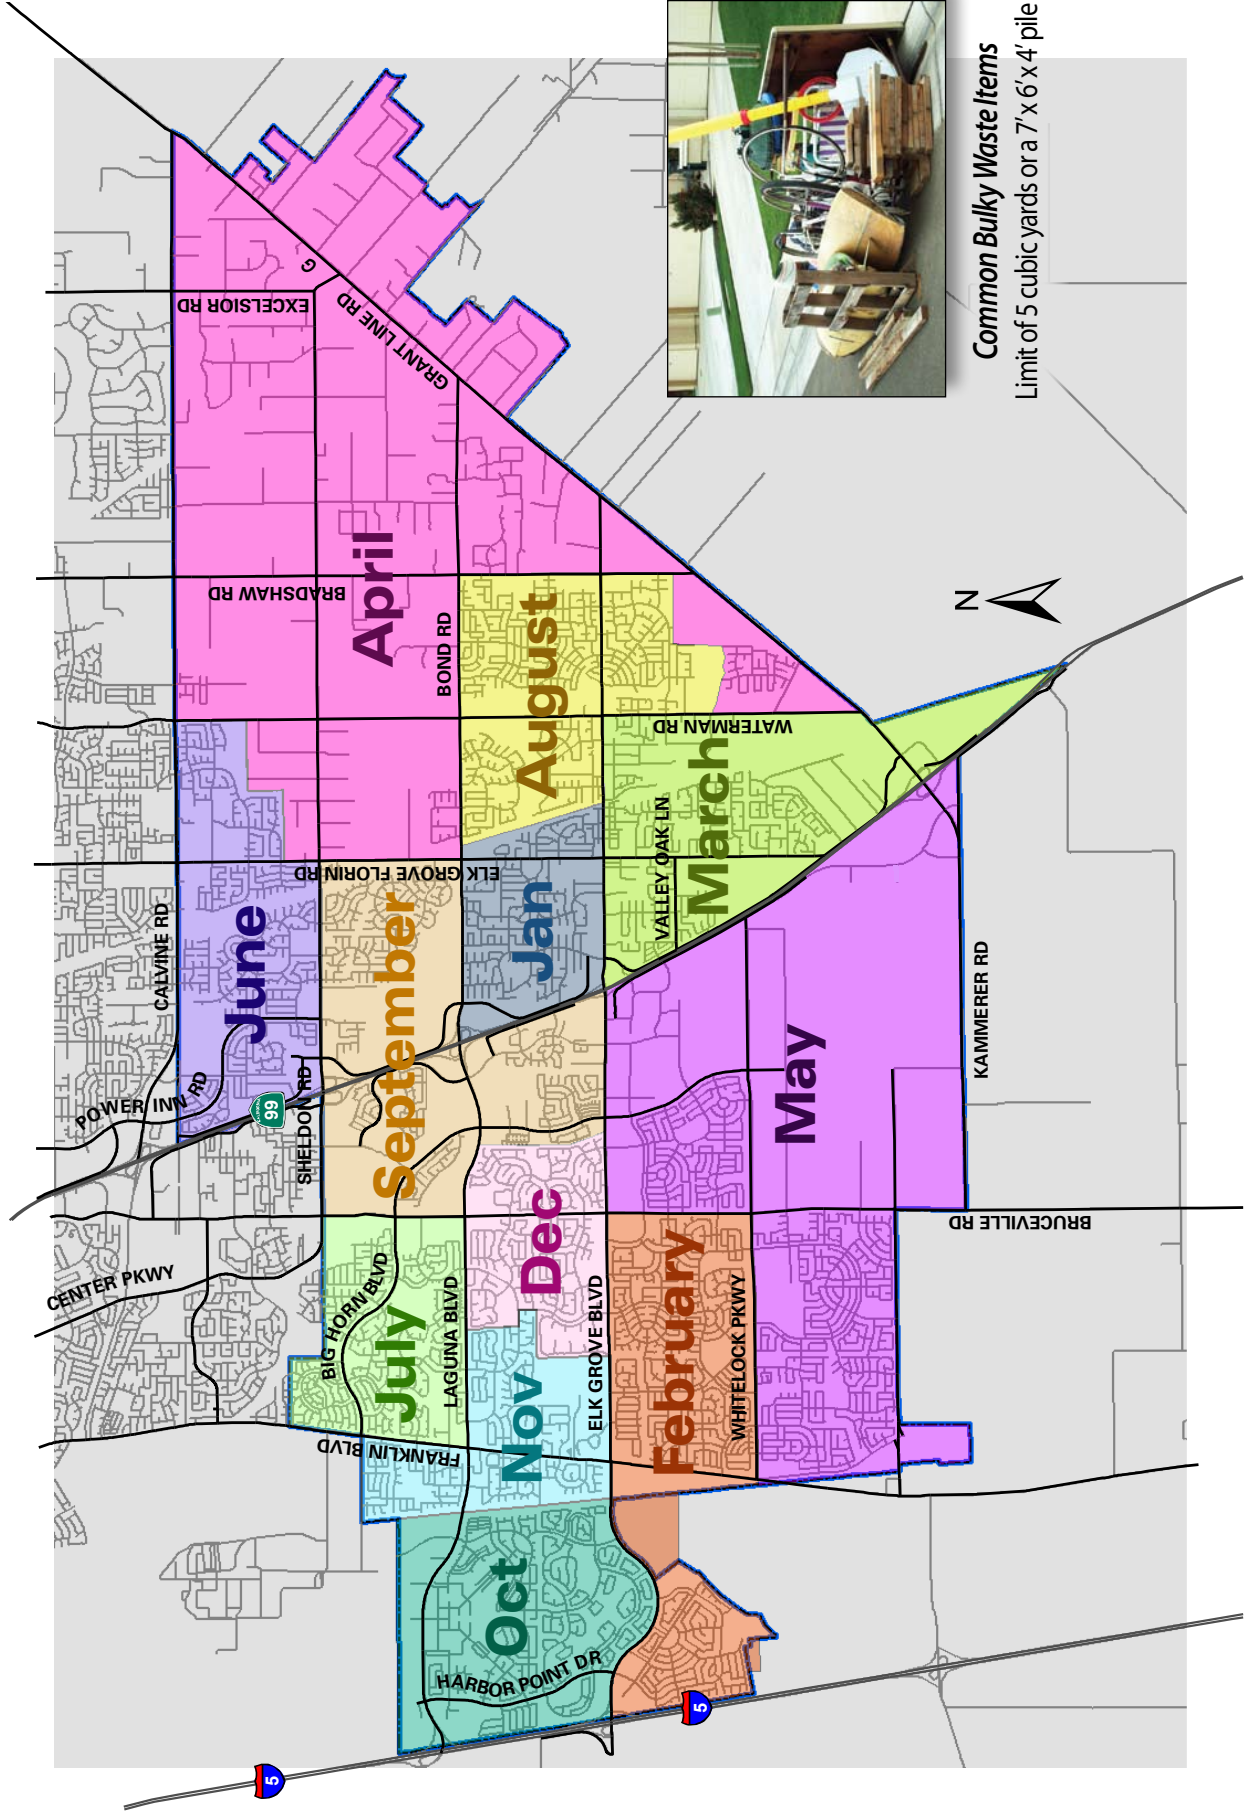

City of Elk Grove 2012 Bulky Waste Pick Up Schedule

Common Bulky Waste Items
Limit of 5 cubic yards or a 7' x 6' x 4' pile