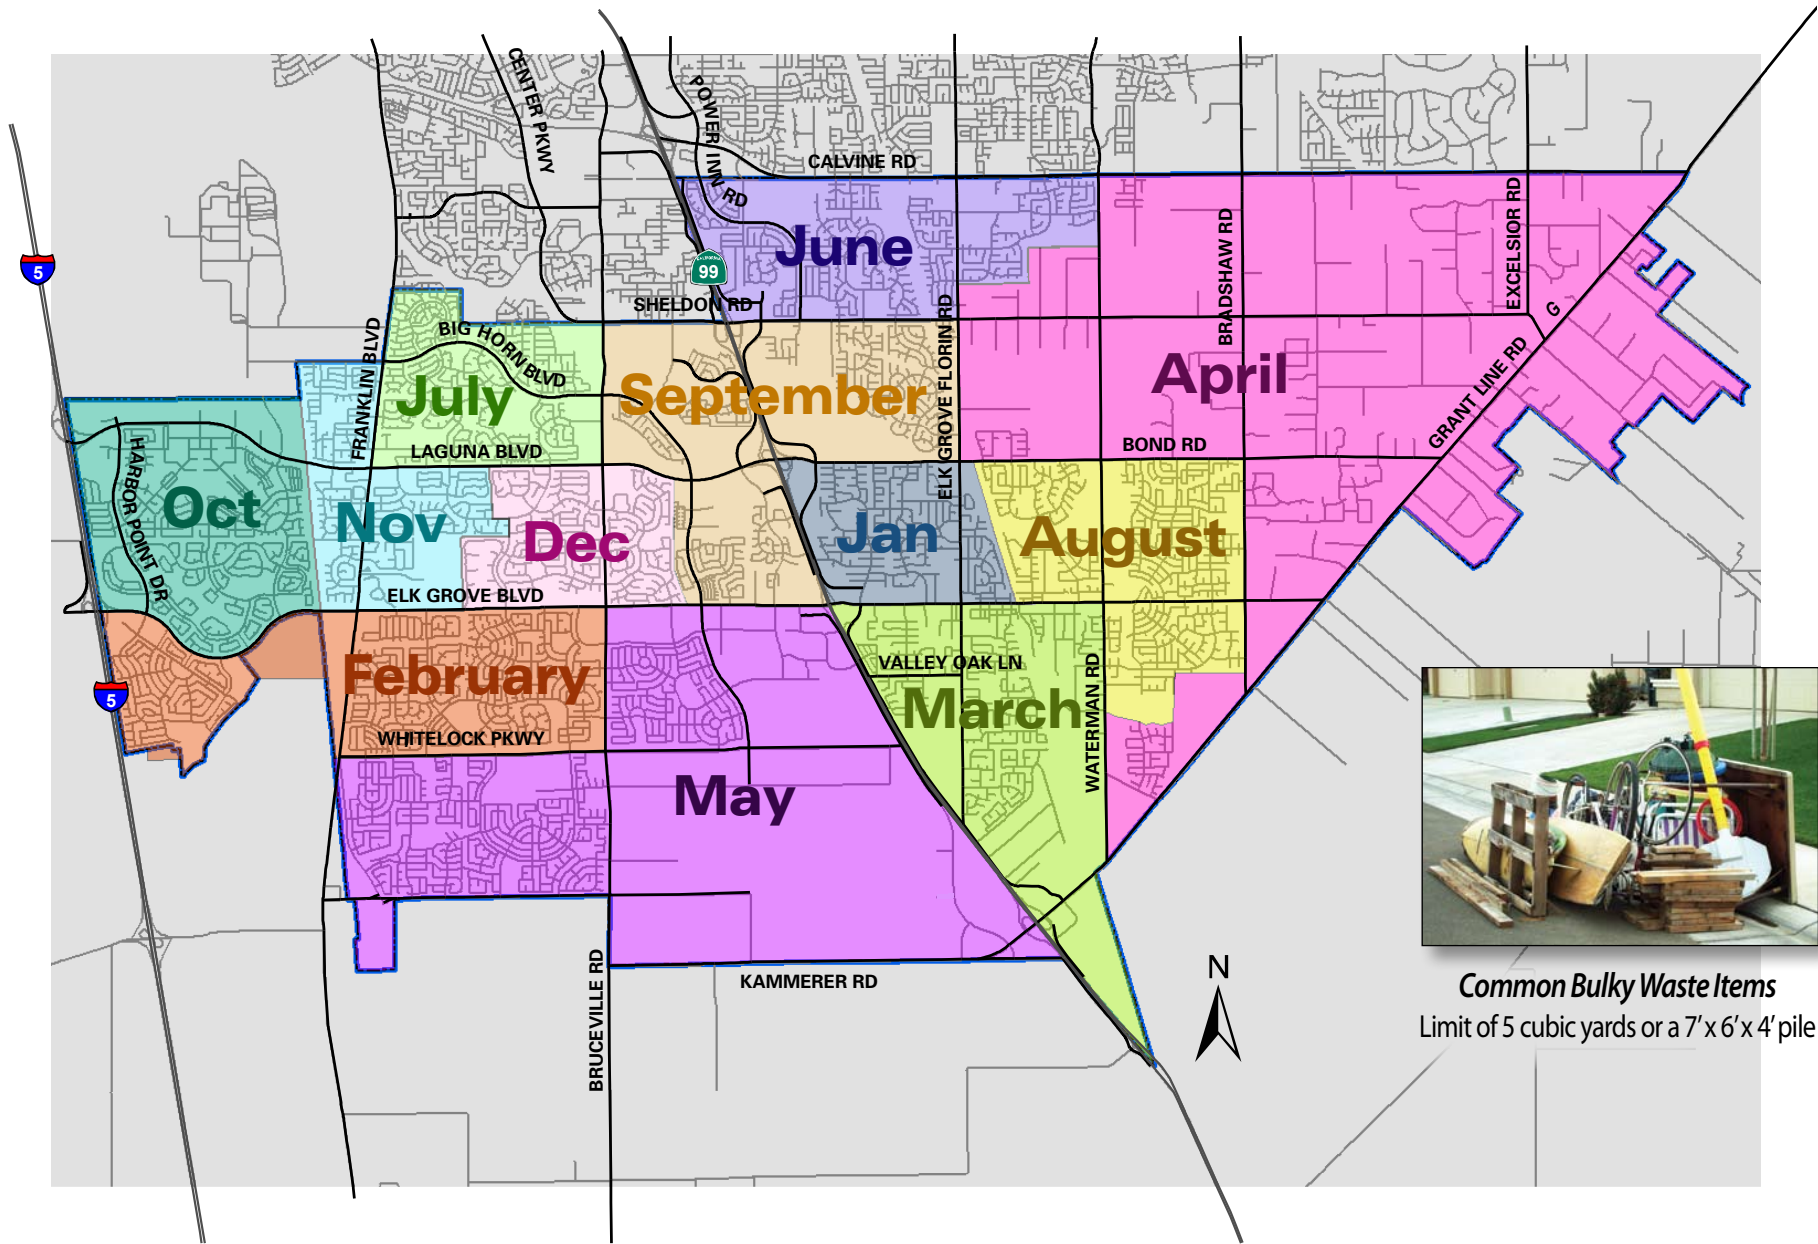

# City of Elk Grove 2012 Bulky Waste Pick Up Schedule

**Common Bulky Waste Items**  
Limit of 5 cubic yards or a 7' x 6' x 4' pile