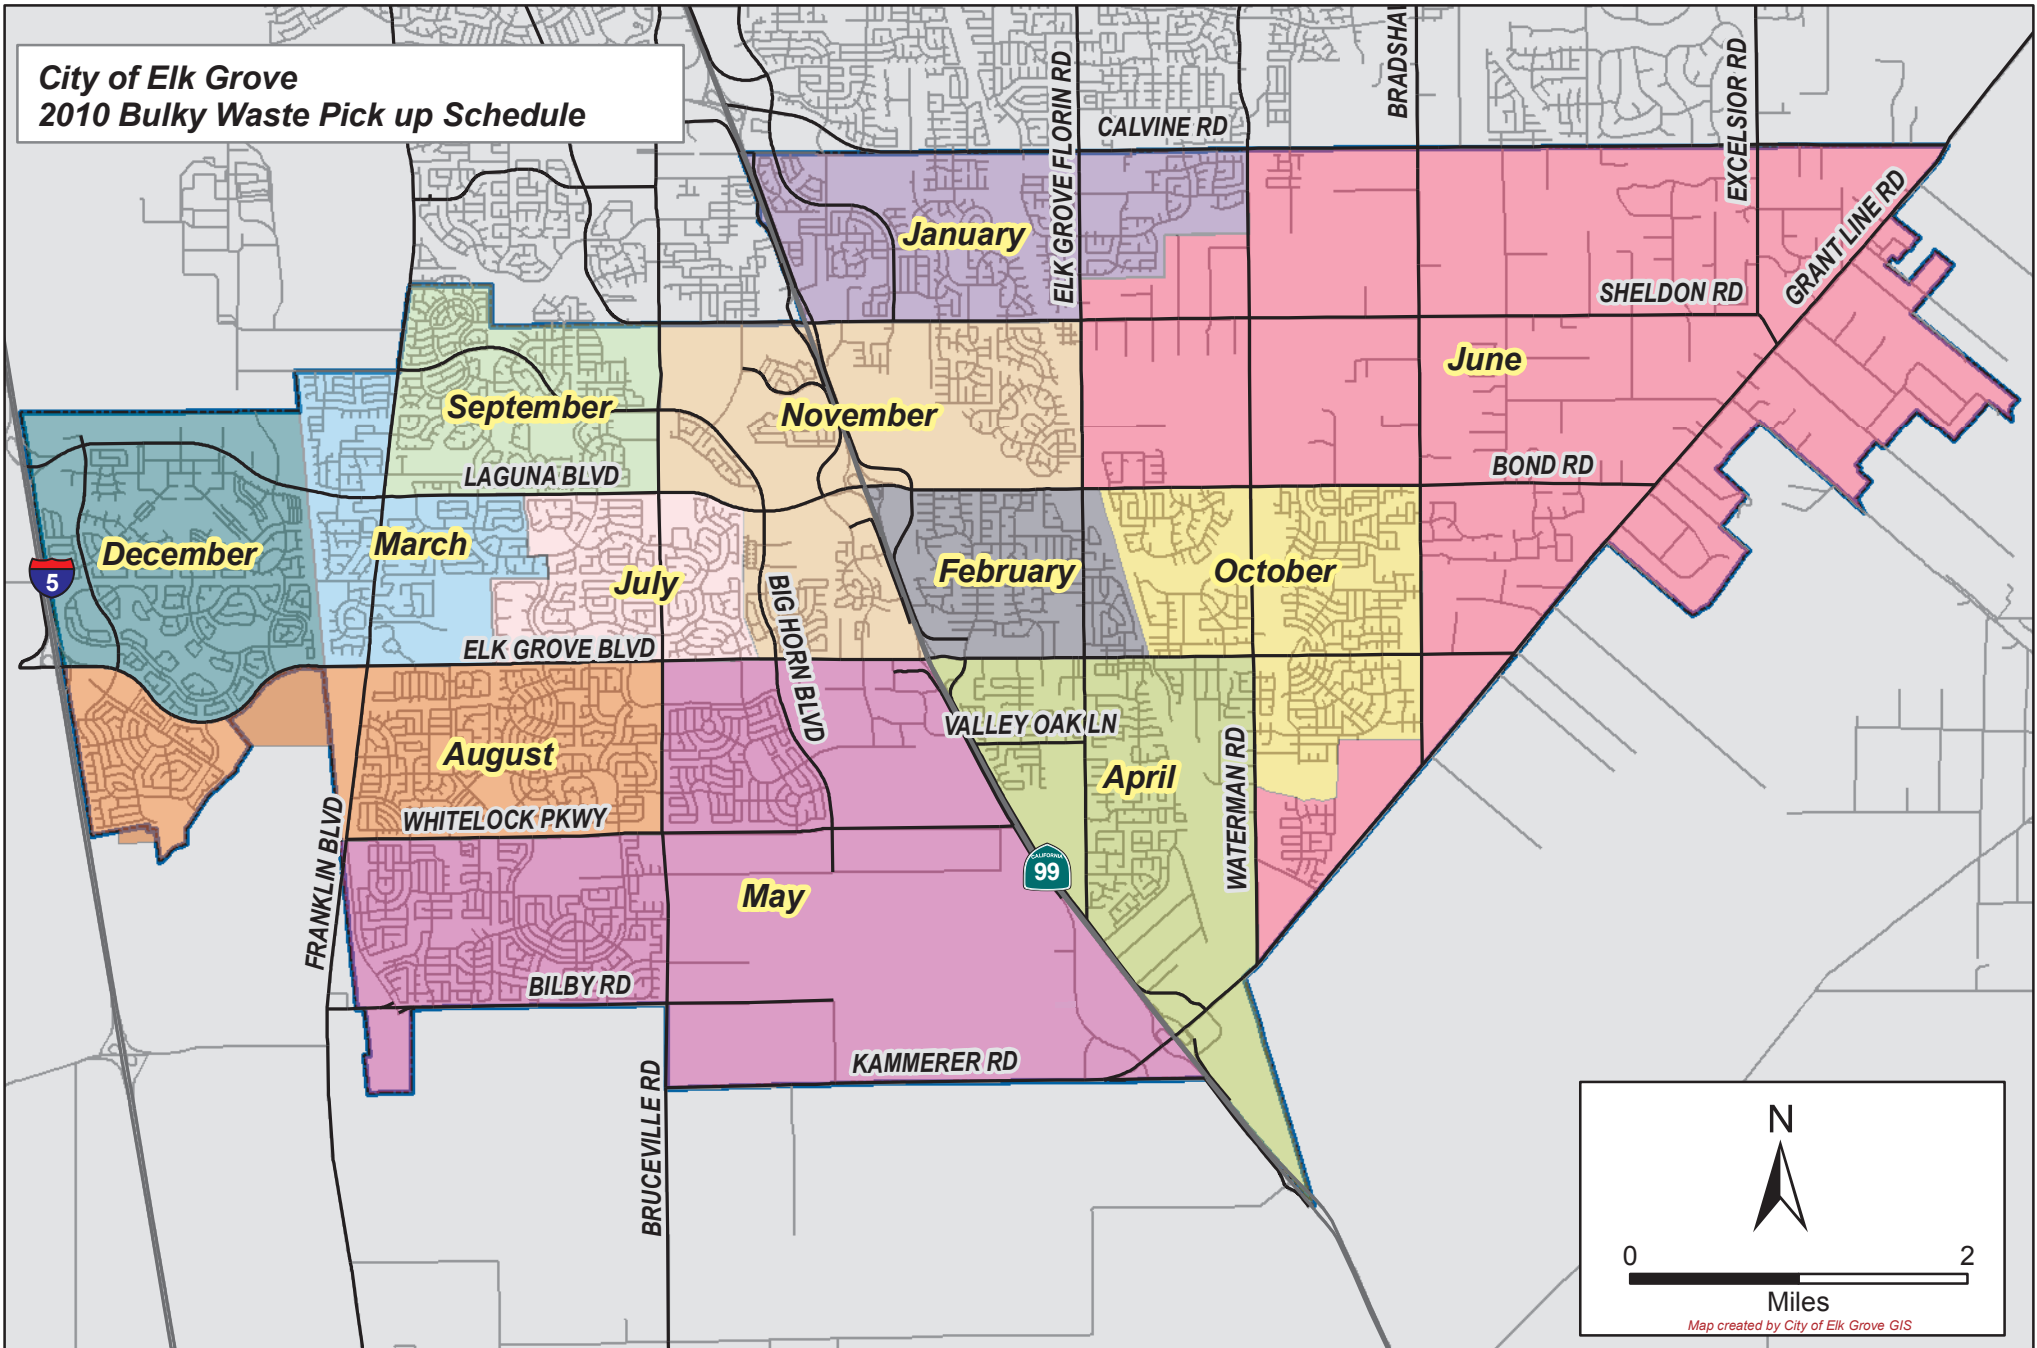

**City of Elk Grove
2010 Bulky Waste Pick up Schedule**

N

0 2

Miles

Map created by City of Elk Grove GIS