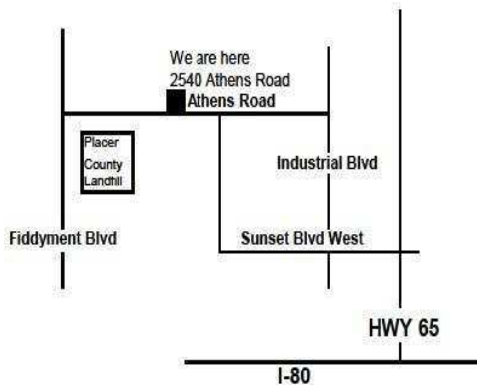

**2540 ATHENS RD
LINCOLN CA**

**OPEN M-F 6:00AM- 12:00PM
OPEN M-F 2:00PM - 6:00 PM**

916-257-1963